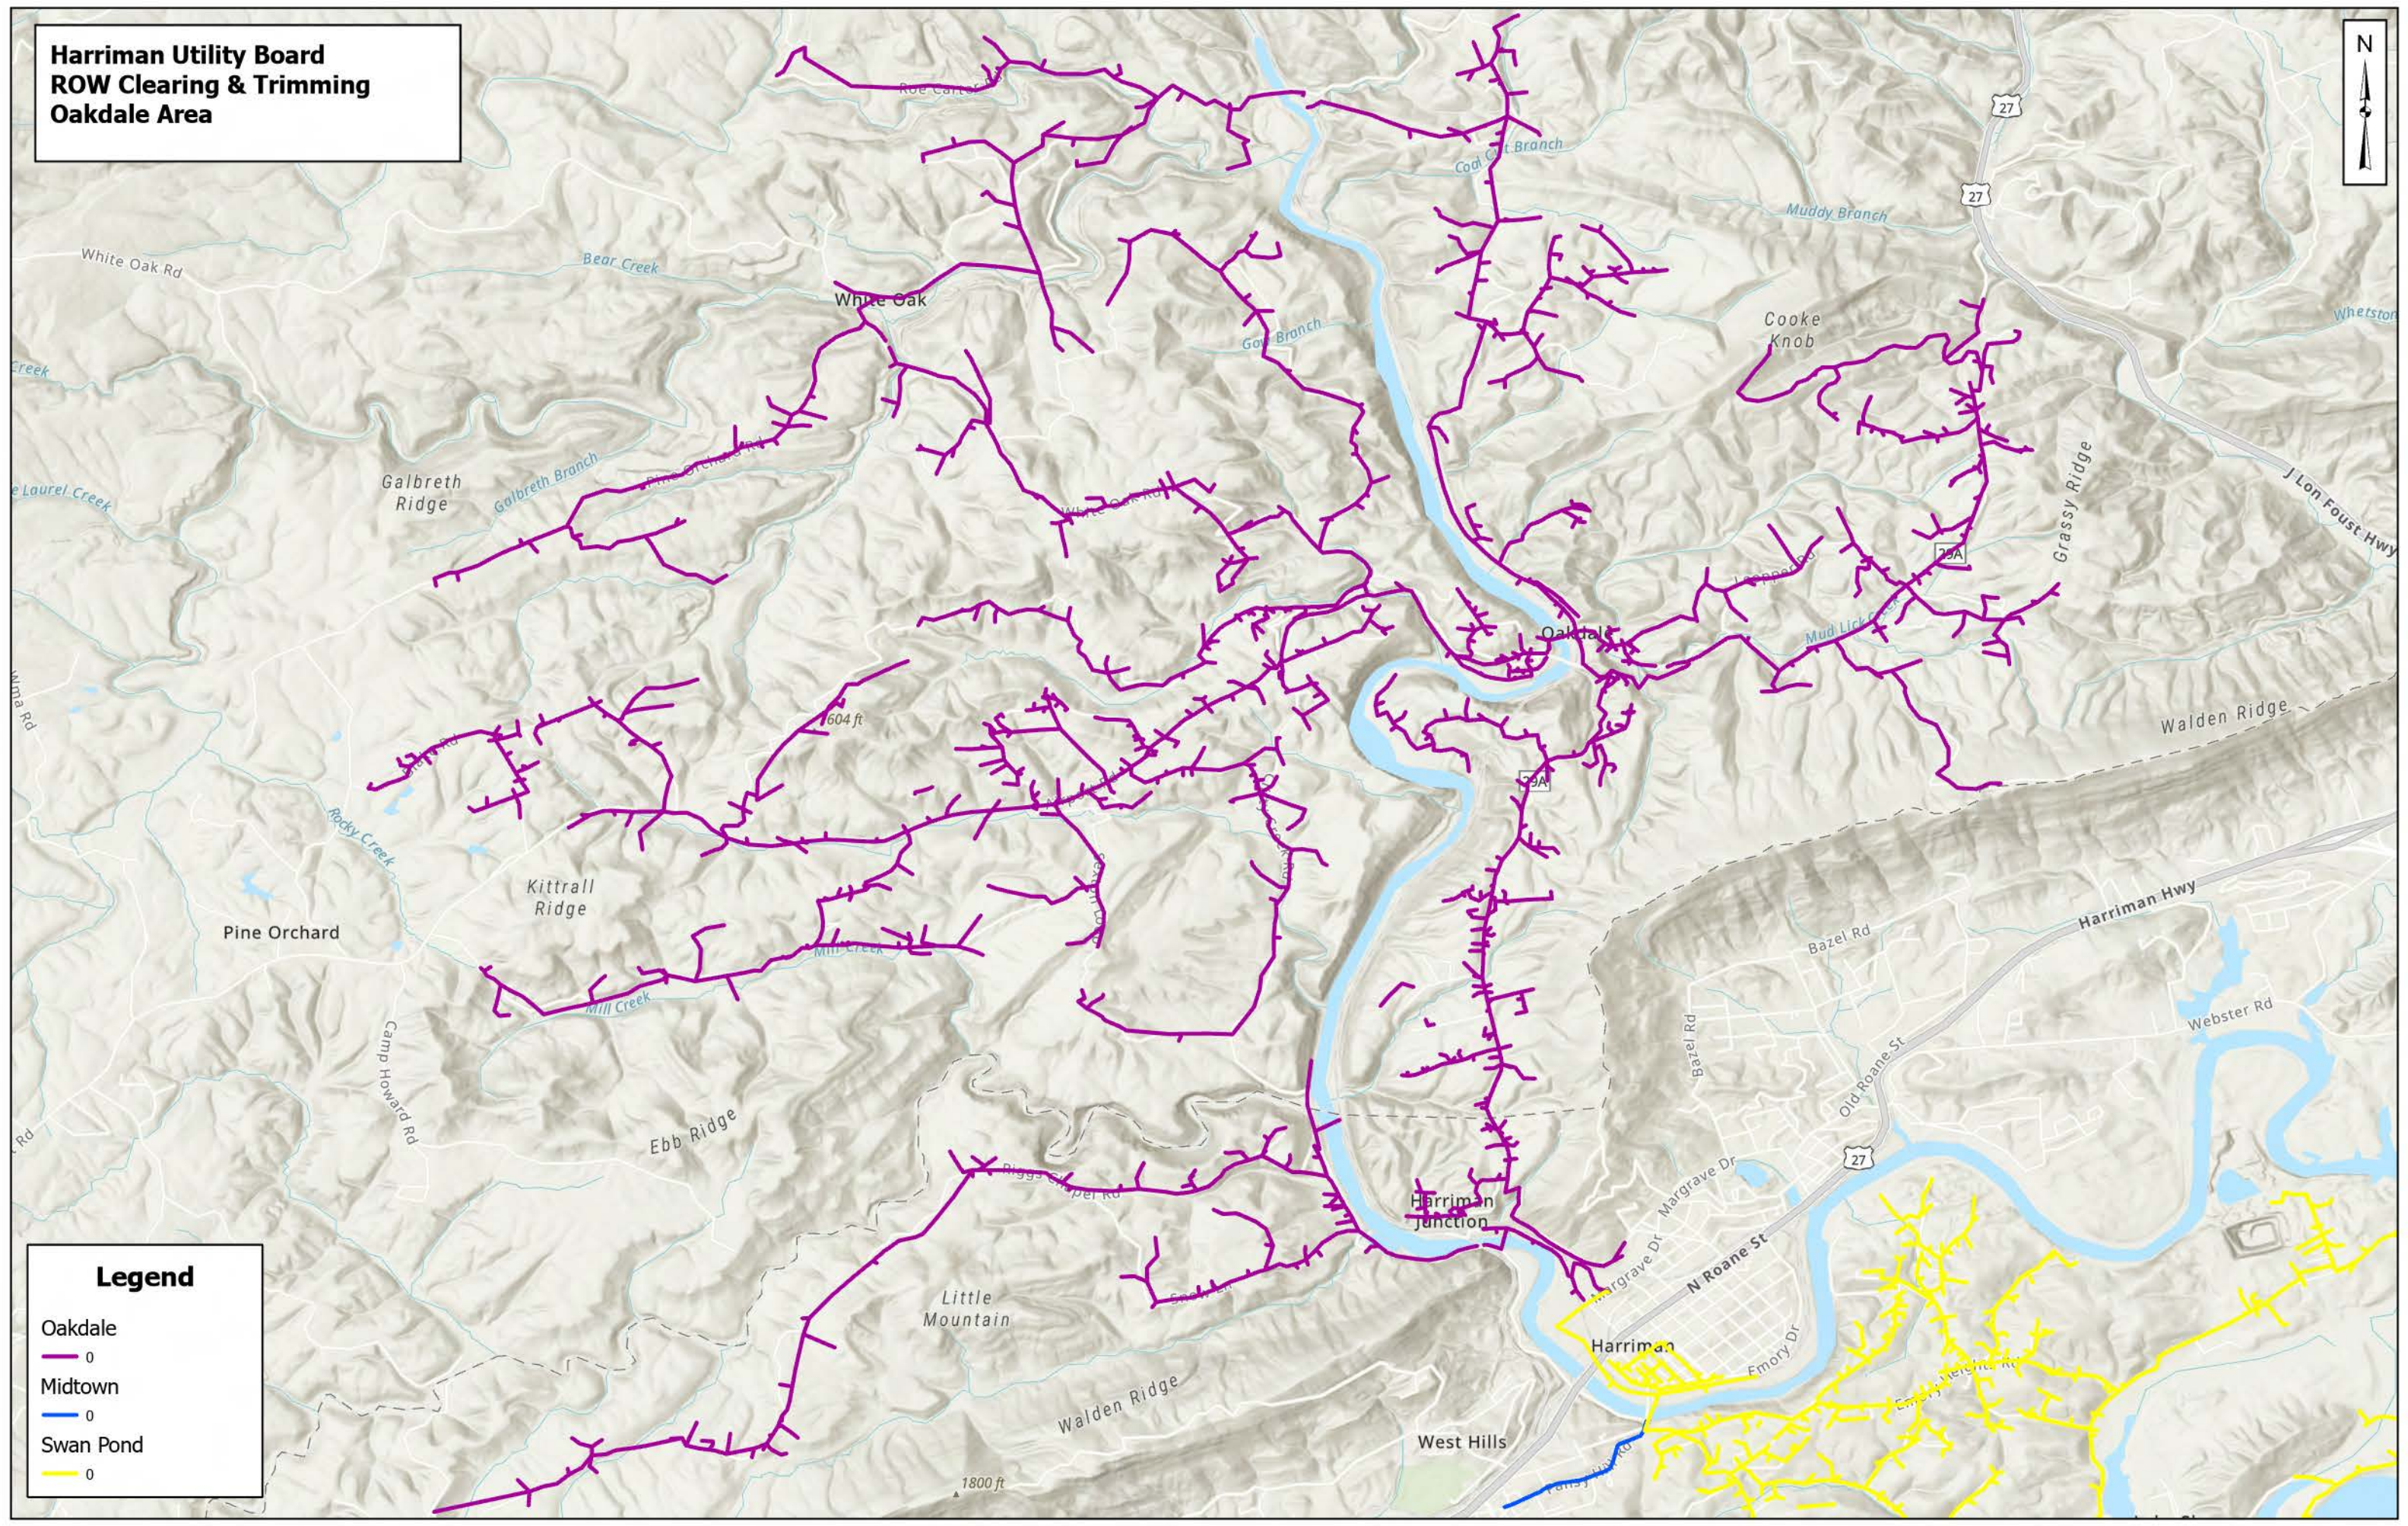

**Harriman Utility Board
ROW Clearing & Trimming
Swan Pond and Midtown Areas**

Ladd Estates

Legend

- Oakdale
0
- Midtown
0
- Swan Pond
0

**Harriman Utility Board
ROW Clearing & Trimming
Oakdale Area**

Legend

- Oakdale
- Midtown
- Swan Pond

	0
	0
	0