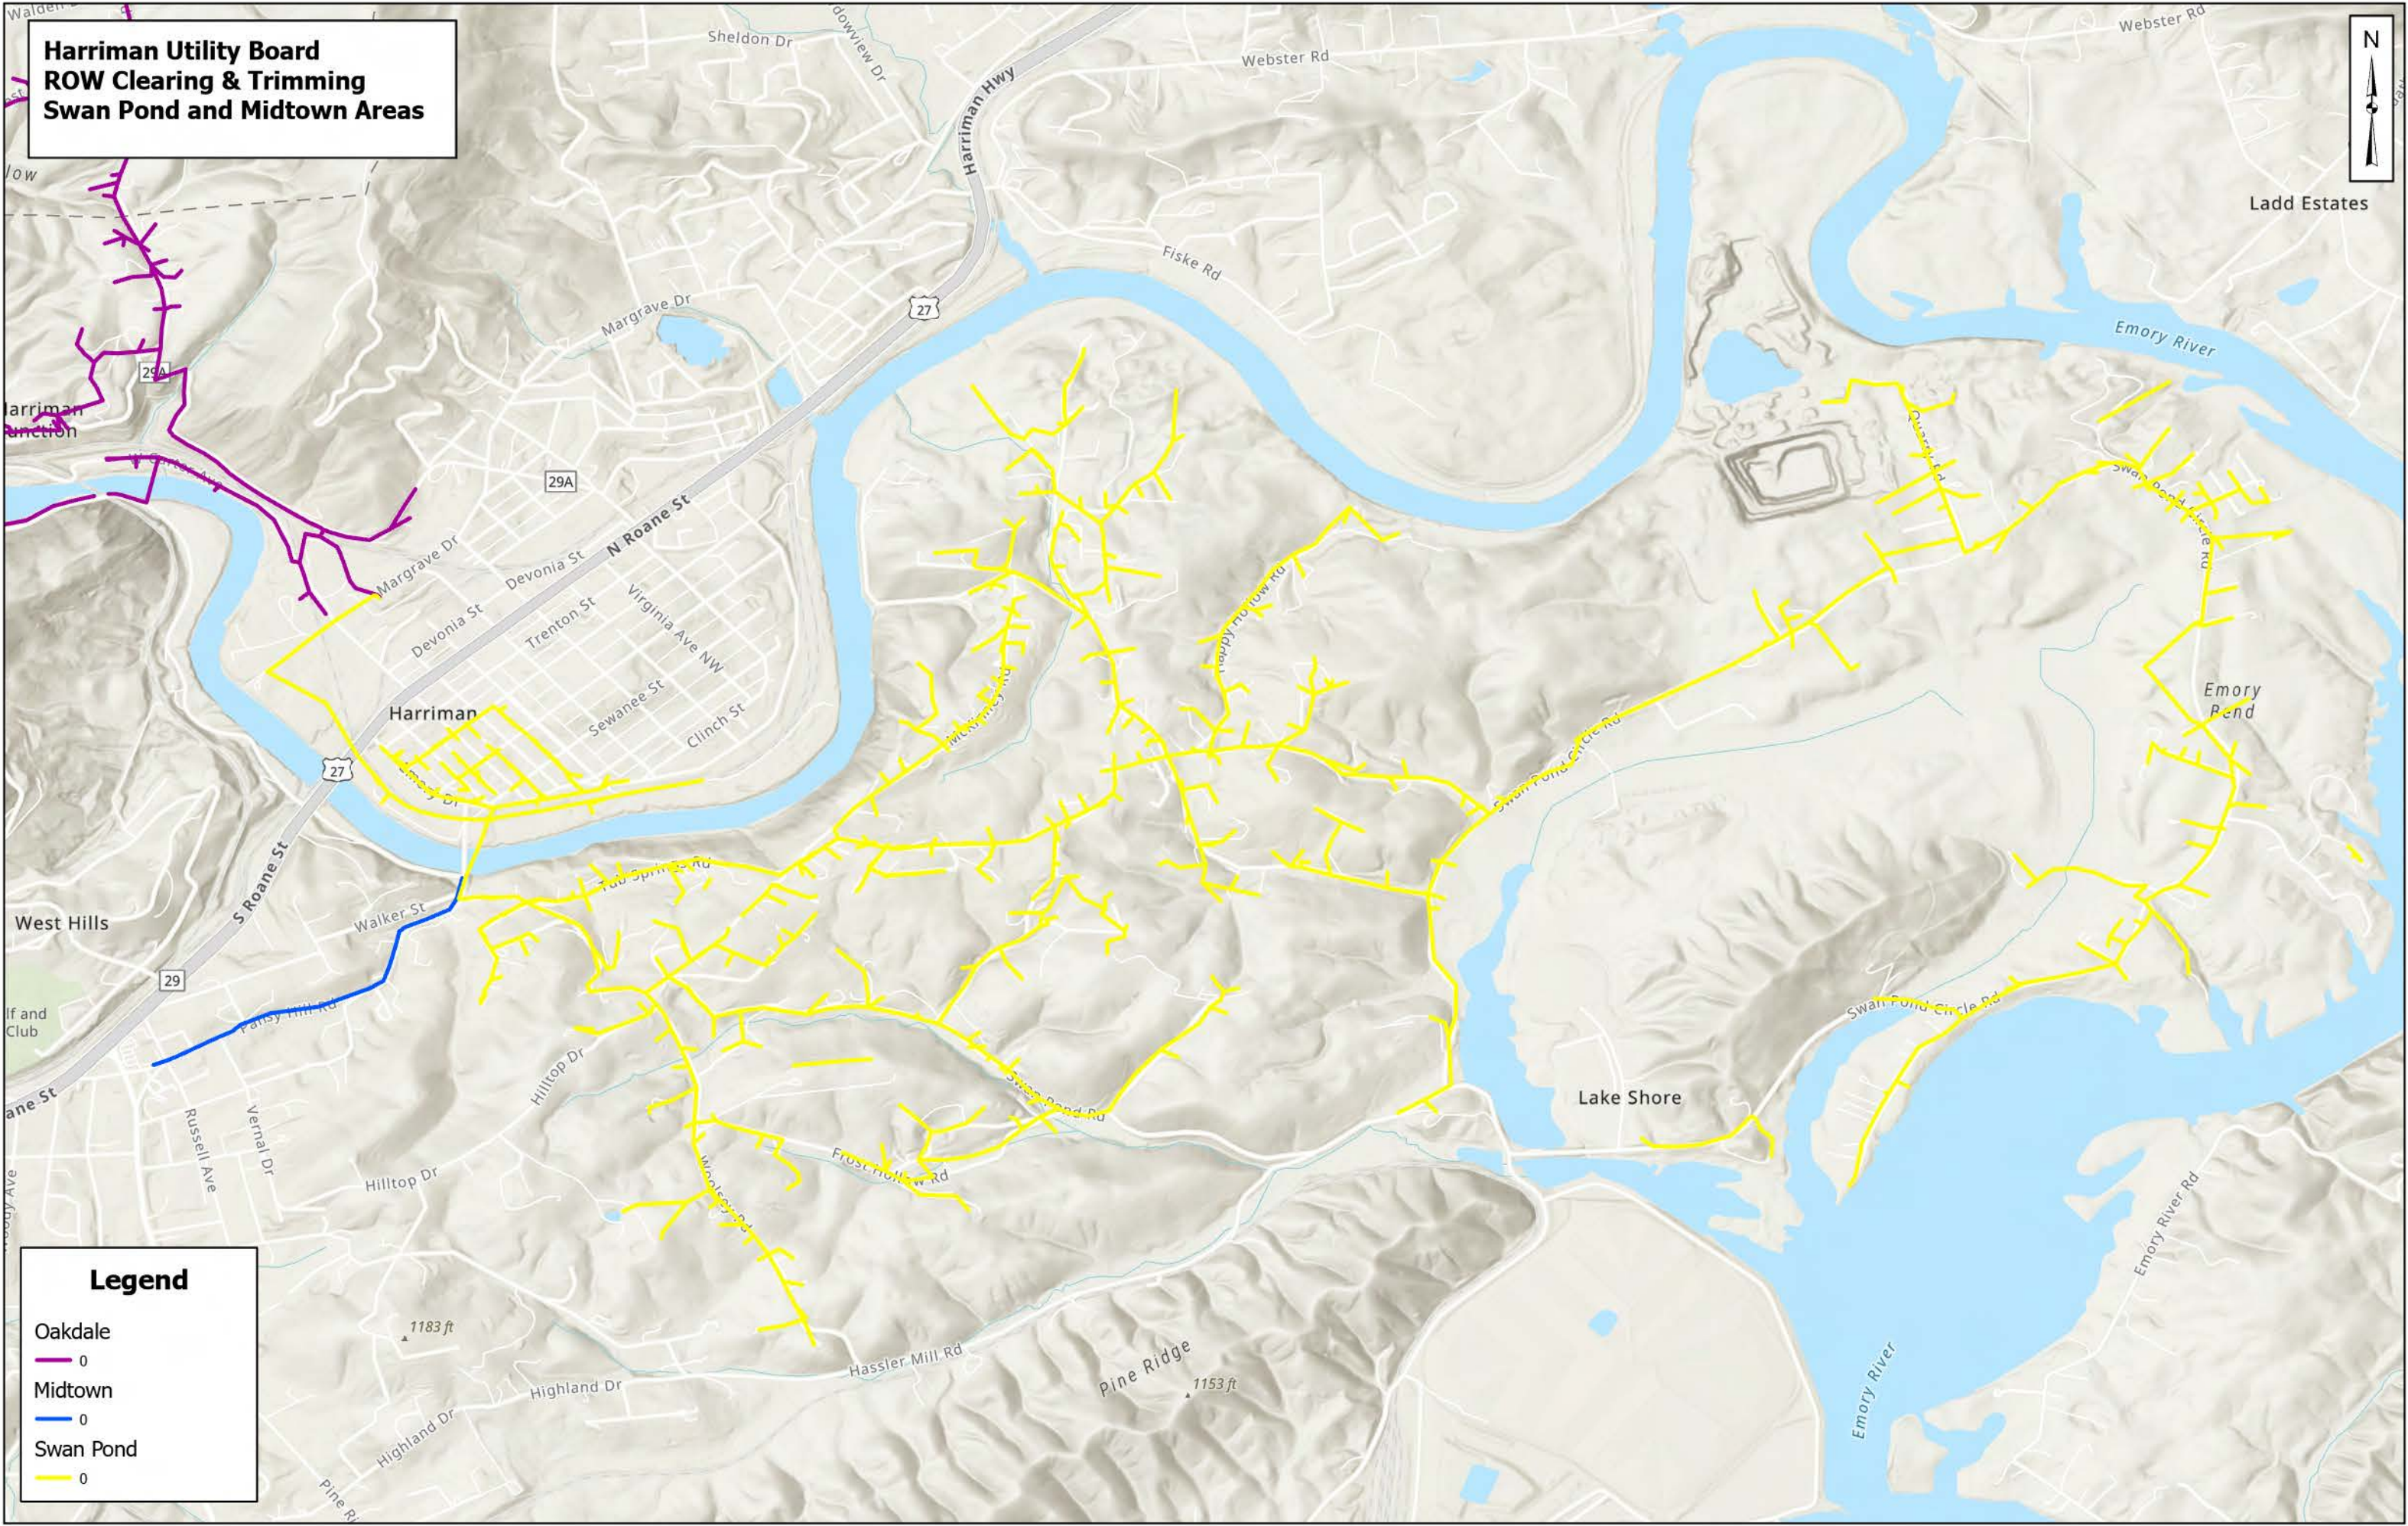

**Harriman Utility Board
ROW Clearing & Trimming
Swan Pond and Midtown Areas**

Ladd Estates

Legend

- Oakdale
0
- Midtown
0
- Swan Pond
0

**Harriman Utility Board
ROW Clearing & Trimming
Oakdale Area**

Legend

- Oakdale
- Midtown
- Swan Pond

	0
	0
	0